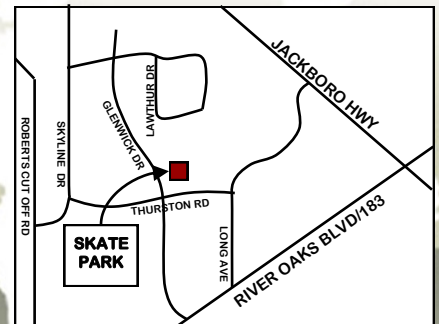

### Wooldridge Park

4901 Lawthur Drive

Skate Park is on the corner of Thurston and Glenwick.

National Anthem presented by **Miss Crystal Franklin**.

\* Hold Harmless Agreement (available at City Hall) is required to enter the Jam Session skate contest (parent's signature required for youth under 18).