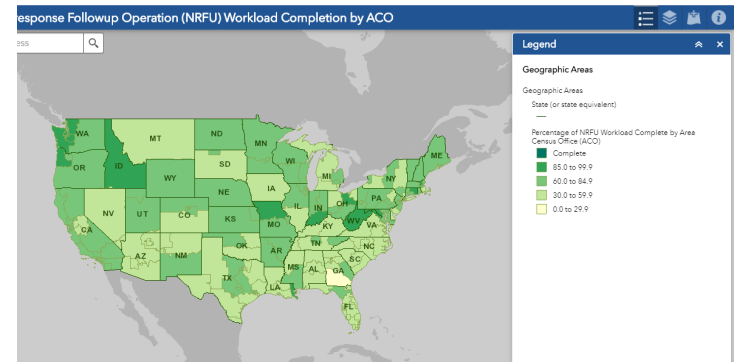

Tasas de respuesta total del Censo 2020 por estado

Vea el progreso de las tasas de respuesta totales para cada estado que incluye el seguimiento de falta de respuesta. Haga clic en el mapa para ver los porcentajes de respuestas.

2020 CENSUS INFOGRAM

DENVER/DALLAS REGION
15 DE SEPTIEMBRE, 2020

Dale forma
a tu futuro
EMPIEZA AQUÍ >

United States®
Census
2020