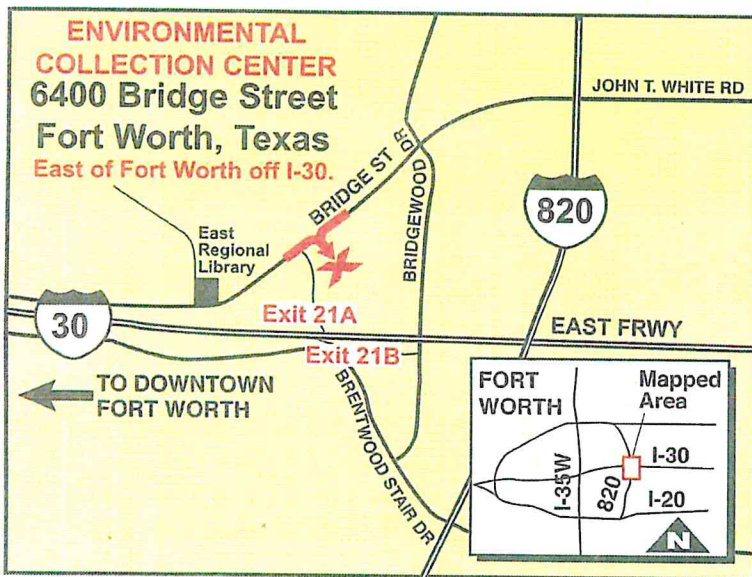

What is the Environmental Collection Center?

- A drive-through, drop-off site for environmentally-safe and easy disposal of household hazardous waste.

Why use the ECC?

- Dumping household chemical waste into storm drains is illegal. Since stormwater enters streams, rivers, and lakes without any treatment, this may result in water pollution. This waste should not be disposed of in your home trash/recycling.

Who can use the ECC?

- Residents of Fort Worth and participating cities
- Proof of residency is required (driver's license OR current water bill)
- Residents of participating cities may need a voucher. Check with your local government or www.fortworthtexas.gov/env for voucher requirements.
- No commercial/industrial waste can be accepted.

Crud Cruiser Mobile Collection Events

Convenient neighborhood collection of household hazardous waste. Check the Crud Cruiser schedule at www.FortWorthTexas.gov/env/ecc or 817-392-6268.

Transporting Your Waste

Keep chemicals in original, labeled containers. Place items in boxes or bins (no trash bags please) and secure in trunk or truck bed.

WHAT'S ACCEPTED?

Batteries, light bulbs, cooking oil, automotive fluids, cleaners and chemicals, paint and painting supplies, lawn/garden/pool chemicals

WHAT'S NOT ACCEPTED?

Asbestos/PCBs/radioactive items, ammunition, explosives, appliances, electronics, bulk trash, yard waste, butane and propane tanks, building materials, medicines and medical waste, used tires

For questions about household garbage collection, recycling, brush and bulk waste disposal, e-waste or drop-off stations in Fort Worth: 817-392-1234 or www.fortworthtexas.gov/solidwaste. Learn more about recycling at www.timetorecycle.com.