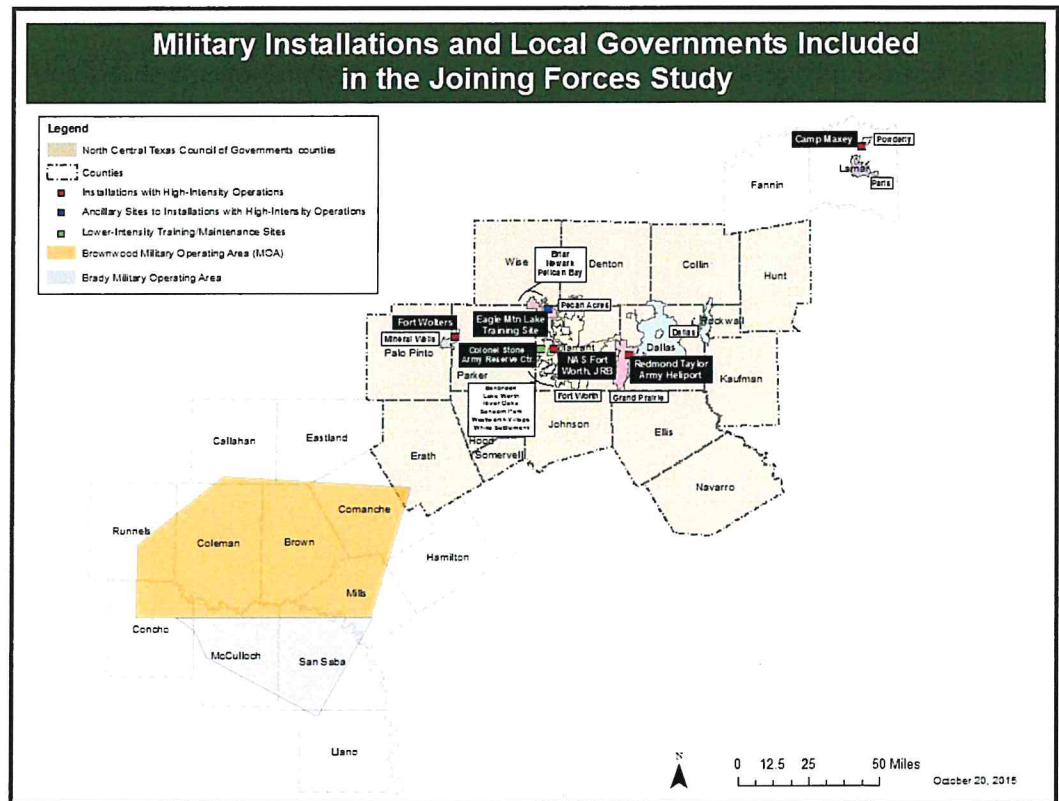

**Tuesday,
August 1, 2017
6 - 8 pm**

Tony Shotwell
Life Center
2750 Graham St.
Grand Prairie, TX 75050

The North Central Texas Council of Governments is collaborating with military and community leaders for Joining Forces, a Regional Joint Land Use Study (JLUS) that will identify and recommend land use strategies that support continued military capabilities. During a JLUS, the cities and counties surrounding the military installation work with the installation to plan and carry out specific actions that will promote compatible community and economic growth. Join us at one of four open houses to learn more about the